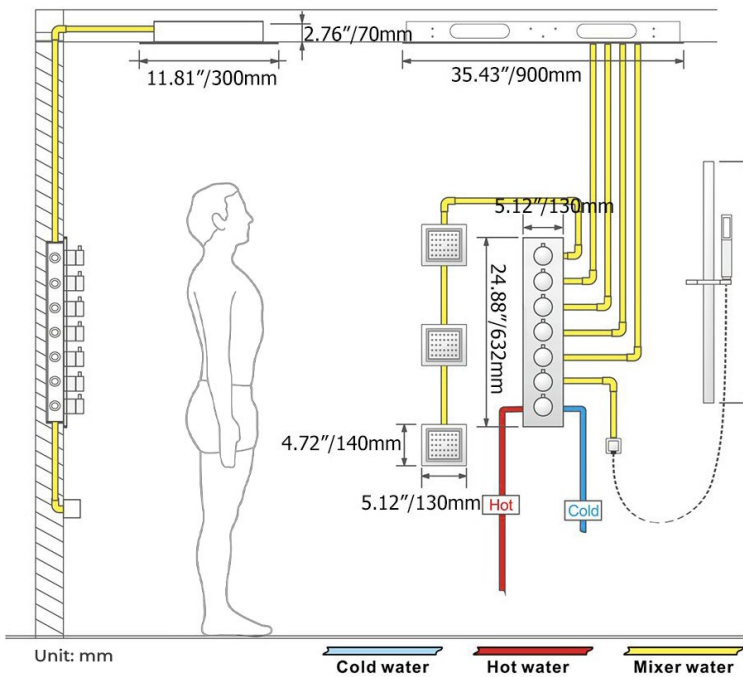

TOUCH PANEL CONTROLLED THERMOSTATIC LED CEILING MOUNT BRUSHED GOLD RAINFALL WATER COLUMN MIST SHOWER SYSTEM WITH SQUARE HAND SHOWER AND 6 JETTED BODY SPRAYS SPECIFICATIONS

- Shower Panel /Hose Material: 304 Stainless Steel
- Shower Head Size: 900*300 mm
- Showerheads Install: Embedded Ceiling Mounted
- Concealed Mixer Install: Wall-Mounted
- LED Shower Head Functions: Rainfall, Waterfall, Mist, Water Column
- Water Pressure: 0.3 MPA
- Water Flow: 16L/min~28L/min
- Shower Accessories Material: Brass
- LED Light: Need to Connect Power
- LED Light Color: 64 Color
- Shower Hose Length: 1.5M
- AC: 100-265V 50/60Hz
- Music: Need Bluetooth

Product shown is only for installation display purpose

Touch Panel Control

All dimensions and specifications are nominal and may vary. Use actual products for accuracy in critical situations.

Shower Mixer

Product shown is only for installation display purpose

Hand Shower

Shower Mixer Connections

Unit: mm

Cold water Hot water Mixer water

Body Jet

FEATURES

- Material: Brass
- Base Plate Height: 5-1/8"
- Base Plate Width: 5-1/8"
- Jet Surface Area: 3-1/8"
- Surface Depth: 1/4"
- Adjustment Angle: 5°
- Male NPT Connection: 1/2"
- Maximum Flow Rate: 2.5 GPM (9.5L/min) max @ 80 psi