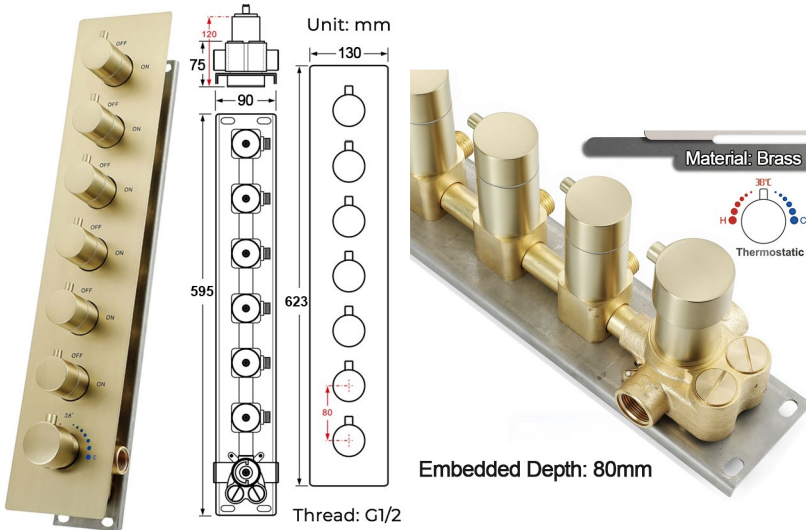

TOUCH PANEL CONTROLLED THERMOSTATIC LED CEILING MOUNT BRUSHED GOLD RAINFALL WATER COLUMN MIST SHOWER SYSTEM WITH SQUARE HAND SHOWER AND 6 JETTED BODY SPRAYS SPECIFICATIONS

- Shower Panel /Hose Material: 304 Stainless Steel
- Shower Head Size: 900*300 mm
- Showerheads Install: Embedded Ceiling Mounted
- Concealed Mixer Install: Wall-Mounted
- LED Shower Head Functions: Rainfall, Waterfall, Mist, Water Column
- Water Pressure: 0.3 MPA
- Water Flow: 16L/min~28L/min
- Shower Accessories Material: Brass
- LED Light: Need to Connect Power
- LED Light Color: 64 Color
- Shower Hose Length: 1.5M
- AC: 100-265V 50/60Hz
- Music: Need Bluetooth

Product shown is only for installation display purpose

Touch Panel Control

All dimensions and specifications are nominal and may vary. Use actual products for accuracy in critical situations.

Shower Mixer

Product shown is only for installation display purpose

Hand Shower

Shower Mixer Connections

Unit: mm

Cold water Hot water Mixer water

Body Jet

FEATURES

- Material: Brass
- Base Plate Height: 5-1/8"
- Base Plate Width: 5-1/8"
- Jet Surface Area: 3-1/8"
- Surface Depth: 1/4"
- Adjustment Angle: 5°
- Male NPT Connection: 1/2"
- Maximum Flow Rate: 2.5 GPM (9.5L/min) max @ 80 psi