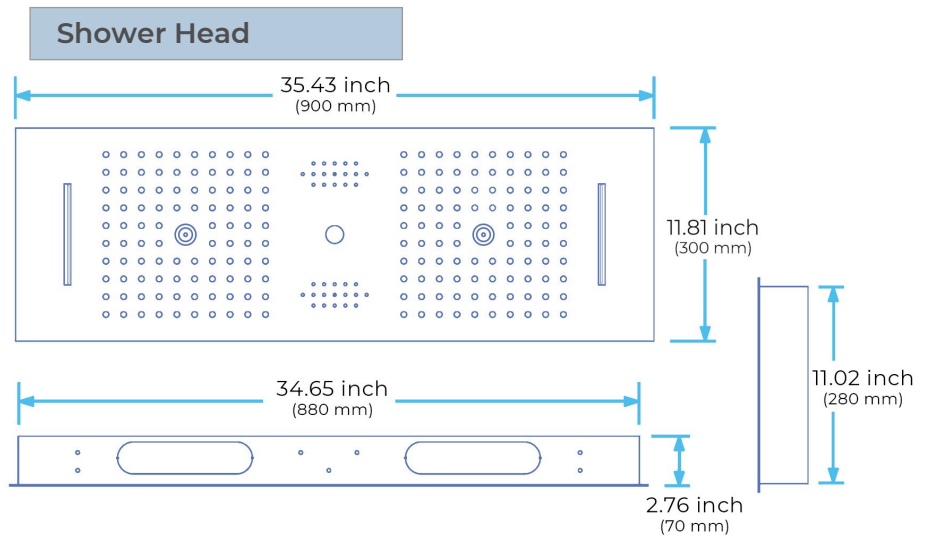

TOUCH PANEL CONTROLLED THERMOSTATIC LED CEILING MOUNT BRUSHED GOLD RAINFALL WATER COLUMN MIST SHOWER SYSTEM WITH SQUARE HAND SHOWER AND 6 JETTED BODY SPRAYS SPECIFICATIONS

- Shower Panel /Hose Material: 304 Stainless Steel
- Shower Head Size: 900*300 mm
- Showerheads Install: Embedded Ceiling Mounted
- Concealed Mixer Install: Wall-Mounted
- LED Shower Head Functions: Rainfall, Waterfall, Mist, Water Column
- Water Pressure: 0.3 MPA
- Water Flow: 16L/min~28L/min
- Shower Accessories Material: Brass
- LED Light: Need to Connect Power
- LED Light Color: 64 Color
- Shower Hose Length: 1.5M
- AC: 100-265V 50/60Hz
- Music: Need Bluetooth

Product shown is only for installation display purpose

Touch Panel Control

All dimensions and specifications are nominal and may vary. Use actual products for accuracy in critical situations.

Shower Mixer

Product shown is only for installation display purpose

Hand Shower

Shower Mixer Connections

Unit: mm

Cold water Hot water Mixer water

Body Jet

FEATURES

- Material: Brass
- Base Plate Height: 5-1/8"
- Base Plate Width: 5-1/8"
- Jet Surface Area: 3-1/8"
- Surface Depth: 1/4"
- Adjustment Angle: 5°
- Male NPT Connection: 1/2"
- Maximum Flow Rate: 2.5 GPM (9.5L/min) max @ 80 psi