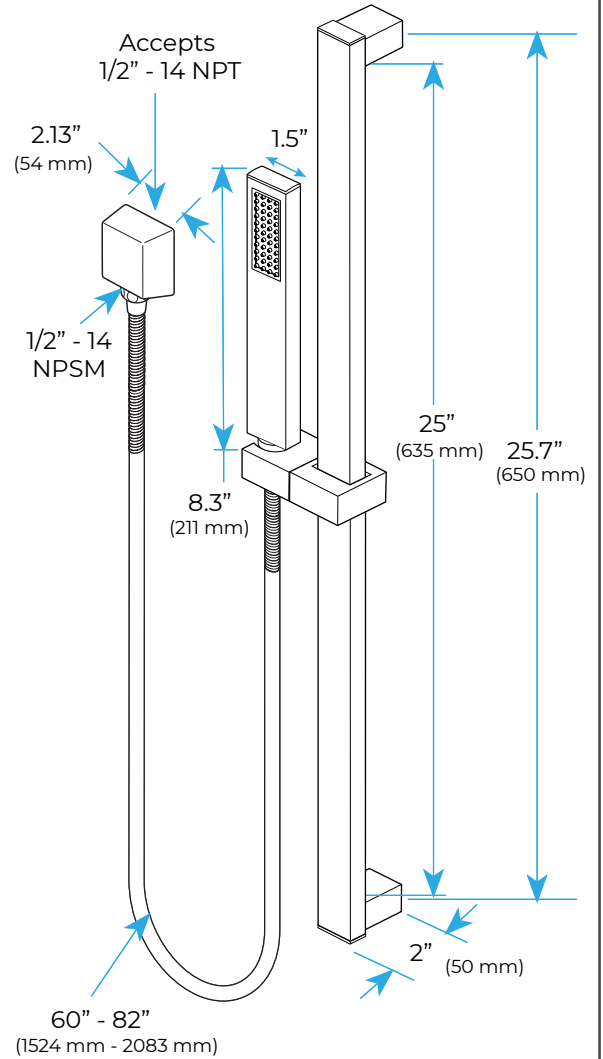

TOUCH PANEL CONTROLLED THERMOSTATIC LED CEILING MOUNT BRUSHED GOLD RAINFALL WATER COLUMN MIST SHOWER SYSTEM WITH SQUARE HAND SHOWER AND 6 JETTED BODY SPRAYS SPECIFICATIONS

- Shower Panel /Hose Material: 304 Stainless Steel
- Shower Head Size: 900*300 mm
- Showerheads Install: Embedded Ceiling Mounted
- Concealed Mixer Install: Wall-Mounted
- LED Shower Head Functions: Rainfall, Waterfall, Mist, Water Column
- Water Pressure: 0.3 MPA
- Water Flow: 16L/min~28L/min
- Shower Accessories Material: Brass
- LED Light: Need to Connect Power
- LED Light Color: 64 Color
- Shower Hose Length: 1.5M
- AC: 100-265V 50/60Hz
- Music: Need Bluetooth

Product shown is only for installation display purpose

Touch Panel Control

All dimensions and specifications are nominal and may vary. Use actual products for accuracy in critical situations.

Shower Mixer

Product shown is only for installation display purpose

Hand Shower

Shower Mixer Connections

Unit: mm

Cold water Hot water Mixer water

Body Jet

FEATURES

- Material: Brass
- Base Plate Height: 5-1/8"
- Base Plate Width: 5-1/8"
- Jet Surface Area: 3-1/8"
- Surface Depth: 1/4"
- Adjustment Angle: 5°
- Male NPT Connection: 1/2"
- Maximum Flow Rate: 2.5 GPM (9.5L/min) max @ 80 psi