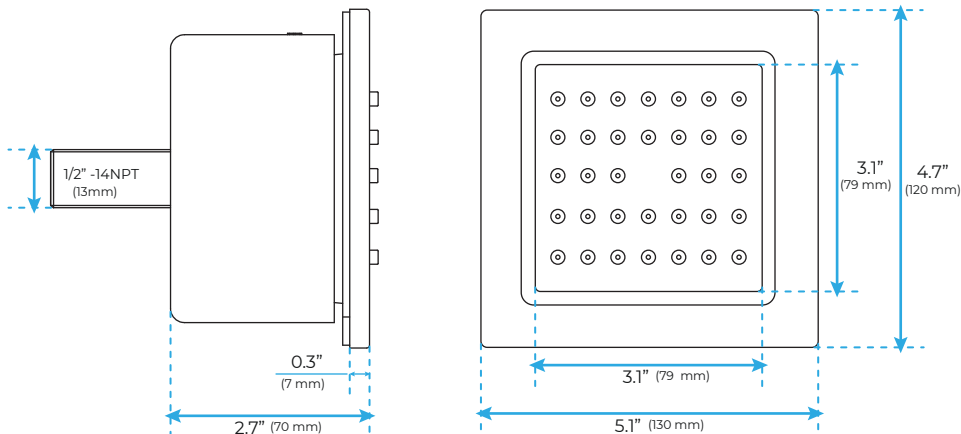

TOUCH PANEL CONTROLLED THERMOSTATIC LED CEILING MOUNT BRUSHED GOLD RAINFALL WATER COLUMN MIST SHOWER SYSTEM WITH SQUARE HAND SHOWER AND 6 JETTED BODY SPRAYS SPECIFICATIONS

- Shower Panel /Hose Material: 304 Stainless Steel
- Shower Head Size: 900*300 mm
- Showerheads Install: Embedded Ceiling Mounted
- Concealed Mixer Install: Wall-Mounted
- LED Shower Head Functions: Rainfall, Waterfall, Mist, Water Column
- Water Pressure: 0.3 MPA
- Water Flow: 16L/min~28L/min
- Shower Accessories Material: Brass
- LED Light: Need to Connect Power
- LED Light Color: 64 Color
- Shower Hose Length: 1.5M
- AC: 100-265V 50/60Hz
- Music: Need Bluetooth

Product shown is only for installation display purpose

Touch Panel Control

All dimensions and specifications are nominal and may vary. Use actual products for accuracy in critical situations.

Shower Mixer

Product shown is only for installation display purpose

Hand Shower

Shower Mixer Connections

Unit: mm

Cold water Hot water Mixer water

Body Jet

FEATURES

- Material: Brass
- Base Plate Height: 5-1/8"
- Base Plate Width: 5-1/8"
- Jet Surface Area: 3-1/8"
- Surface Depth: 1/4"
- Adjustment Angle: 5°
- Male NPT Connection: 1/2"
- Maximum Flow Rate: 2.5 GPM (9.5L/min) max @ 80 psi