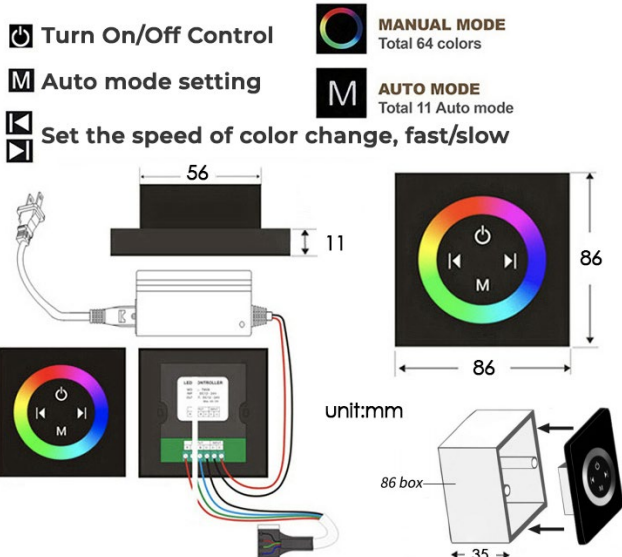

TOUCH PANEL CONTROLLED THERMOSTATIC LED CEILING MOUNT BRUSHED GOLD RAINFALL WATER COLUMN MIST SHOWER SYSTEM WITH SQUARE HAND SHOWER AND 6 JETTED BODY SPRAYS SPECIFICATIONS

- Shower Panel /Hose Material: 304 Stainless Steel
- Shower Head Size: 900*300 mm
- Showerheads Install: Embedded Ceiling Mounted
- Concealed Mixer Install: Wall-Mounted
- LED Shower Head Functions: Rainfall, Waterfall, Mist, Water Column
- Water Pressure: 0.3 MPA
- Water Flow: 16L/min~28L/min
- Shower Accessories Material: Brass
- LED Light: Need to Connect Power
- LED Light Color: 64 Color
- Shower Hose Length: 1.5M
- AC: 100-265V 50/60Hz
- Music: Need Bluetooth

Product shown is only for installation display purpose

Touch Panel Control

All dimensions and specifications are nominal and may vary. Use actual products for accuracy in critical situations.

Shower Mixer

Product shown is only for installation display purpose

Hand Shower

Shower Mixer Connections

Unit: mm

Cold water Hot water Mixer water

Body Jet

FEATURES

- Material: Brass
- Base Plate Height: 5-1/8"
- Base Plate Width: 5-1/8"
- Jet Surface Area: 3-1/8"
- Surface Depth: 1/4"
- Adjustment Angle: 5°
- Male NPT Connection: 1/2"
- Maximum Flow Rate: 2.5 GPM (9.5L/min) max @ 80 psi