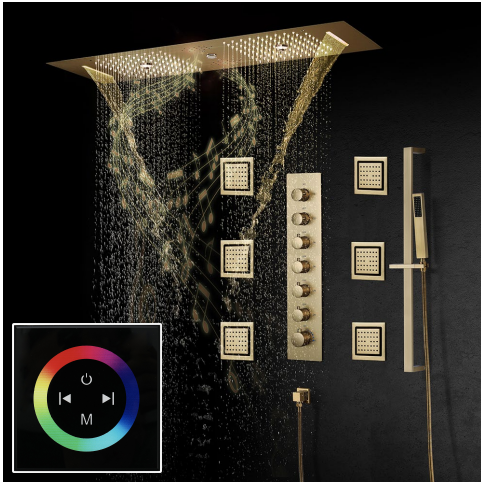

TOUCH PANEL CONTROLLED THERMOSTATIC LED CEILING MOUNT BRUSHED GOLD RAINFALL WATER COLUMN MIST SHOWER SYSTEM WITH SQUARE HAND SHOWER AND 6 JETTED BODY SPRAYS SPECIFICATIONS

- Shower Panel /Hose Material: 304 Stainless Steel
- Shower Head Size: 900*300 mm
- Showerheads Install: Embedded Ceiling Mounted
- Concealed Mixer Install: Wall-Mounted
- LED Shower Head Functions: Rainfall, Waterfall, Mist, Water Column
- Water Pressure: 0.3 MPA
- Water Flow: 16L/min~28L/min
- Shower Accessories Material: Brass
- LED Light: Need to Connect Power
- LED Light Color: 64 Color
- Shower Hose Length: 1.5M
- AC: 100-265V 50/60Hz
- Music: Need Bluetooth

Product shown is only for installation display purpose

Touch Panel Control

All dimensions and specifications are nominal and may vary. Use actual products for accuracy in critical situations.

Shower Mixer

Product shown is only for installation display purpose

Hand Shower

Shower Mixer Connections

Unit: mm

Cold water Hot water Mixer water

Body Jet

FEATURES

- Material: Brass
- Base Plate Height: 5-1/8"
- Base Plate Width: 5-1/8"
- Jet Surface Area: 3-1/8"
- Surface Depth: 1/4"
- Adjustment Angle: 5°
- Male NPT Connection: 1/2"
- Maximum Flow Rate: 2.5 GPM (9.5L/min) max @ 80 psi